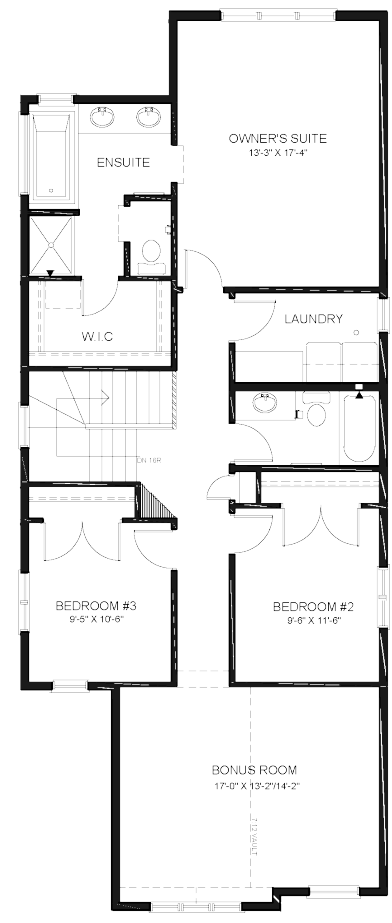

THE SUMAC

2183 sqft

\$479,000

THE SUMAC

2183sqft

\$479,000

921 SQFT 
MAIN

1262 SQFT 
UPPER