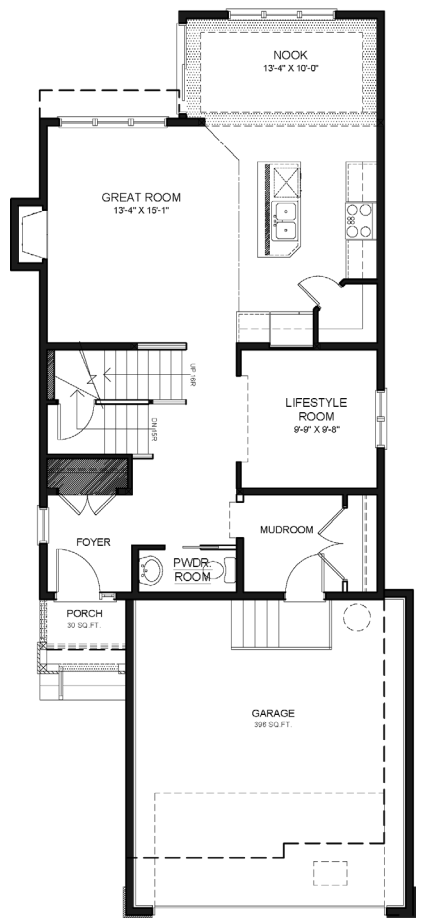

THE SUMAC

2183 sqft

\$479,000

THE SUMAC

2183sqft

\$479,000

921 SQFT 
MAIN

1262 SQFT 
UPPER