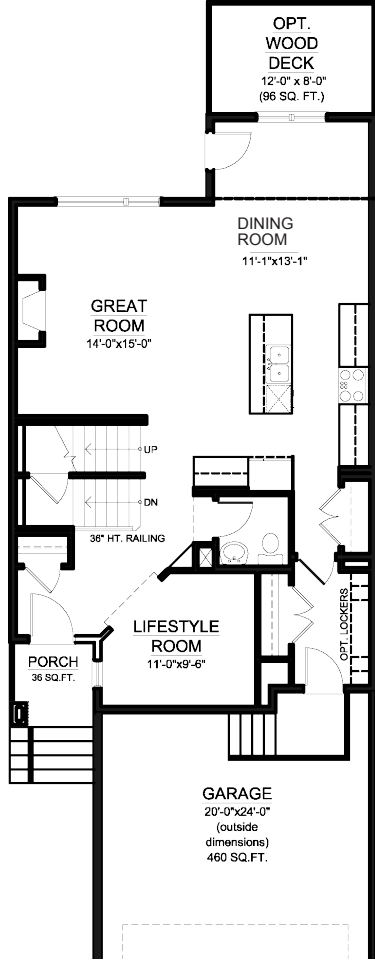

183 LEGACY CIRCLE SE |  3 |  2.5

# THE WEATHERBY

2191 sqft

  
**Lifestyle**  
HOMES

## 2191sqft

911 SQFT   
**MAIN**

1290 SQFT   
**UPPER**

Realtor: Anna Zajac 403-650-5062

This brochure is for marketing purposes only and cannot be accepted as part of any contract. Floorplan and square footages are representative of a specific elevation and may vary. Lifestyle Homes may at its sole discretion modify or revise its promotional material without notice or obligation. All rights reserved, including the rights of reproduction in whole or in part, without the explicit authorization of Lifestyle Homes. Pricing is subject to change. August 26, 2019