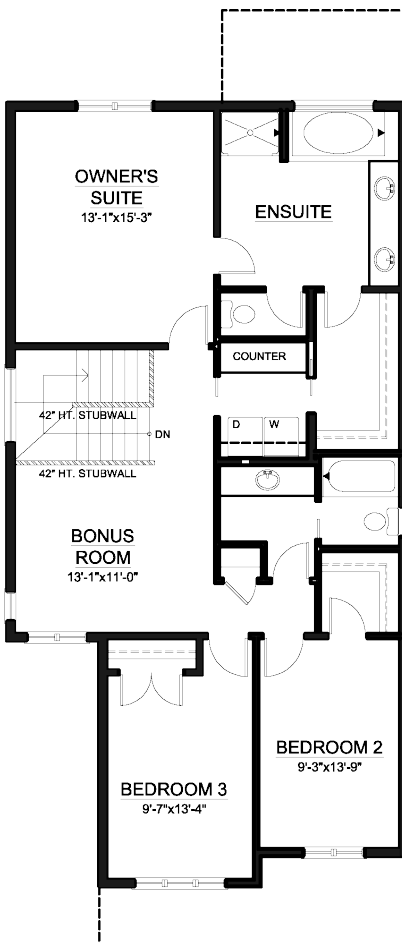

183 LEGACY CIRCLE SE |  3 |  2.5

# THE WEATHERBY

2191 sqft

  
**Lifestyle**  
HOMES

## 2191sqft

911 SQFT   
**MAIN**

1290 SQFT   
**UPPER**

Realtor: Anna Zajac 403-650-5062

This brochure is for marketing purposes only and cannot be accepted as part of any contract. Floorplan and square footages are representative of a specific elevation and may vary. Lifestyle Homes may at its sole discretion modify or revise its promotional material without notice or obligation. All rights reserved, including the rights of reproduction in whole or in part, without the explicit authorization of Lifestyle Homes. Pricing is subject to change. August 26, 2019