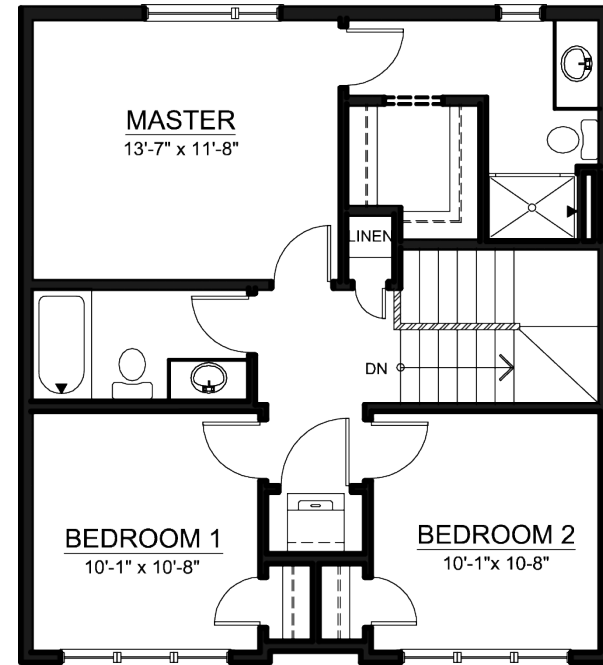

THE FABBRI

1477 sqft

Lifestyle
HOMES

THE FABBRI

1477 sqft

\$375,000

725 SQFT 
MAIN

752 SQFT 
UPPER