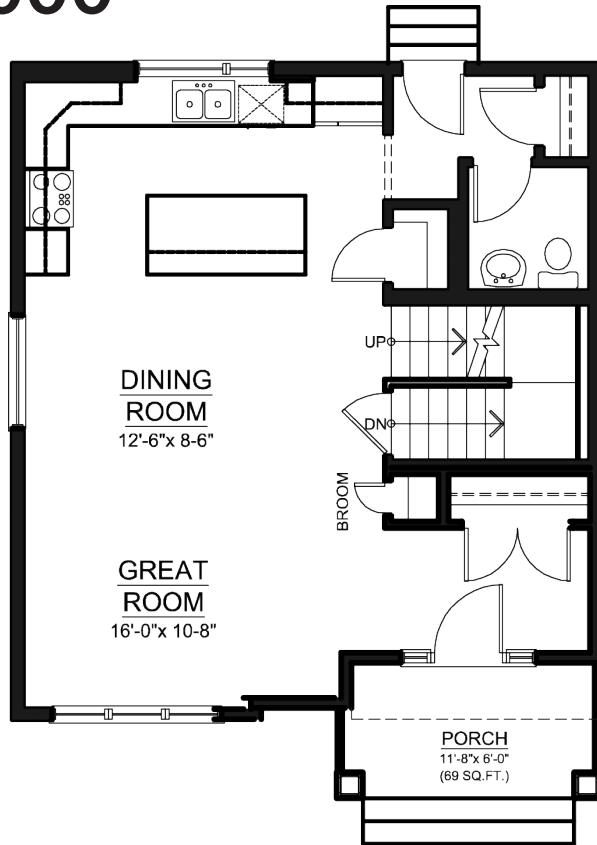

THE FABBRI

1477 sqft

Lifestyle
HOMES

THE FABBRI

1477 sqft

\$375,000

725 SQFT 
MAIN

752 SQFT 
UPPER