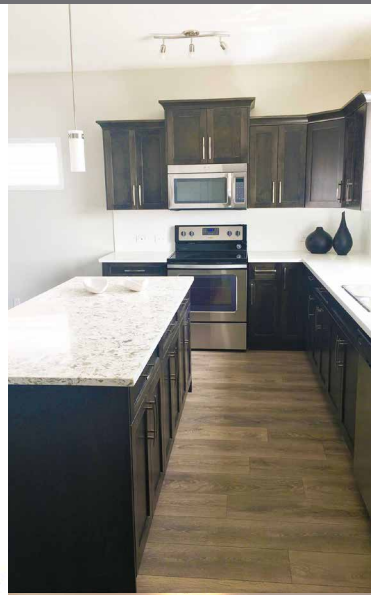

THE FABBRI

1477 sqft

Lifestyle
HOMES

THE FABBRI

1477 sqft

\$375,000

725 SQFT 
MAIN

752 SQFT 
UPPER