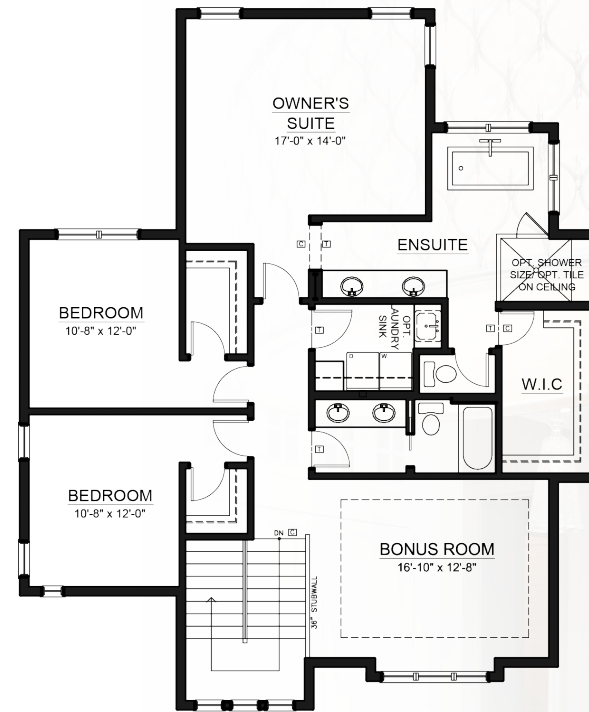

THE WELLINGTON

3860 *sqft*

THE WELLINGTON

3848 sqft 3 bedrooms, 2.5 baths

1888 SQFT
MAIN 

1972 SQFT
UPPER 