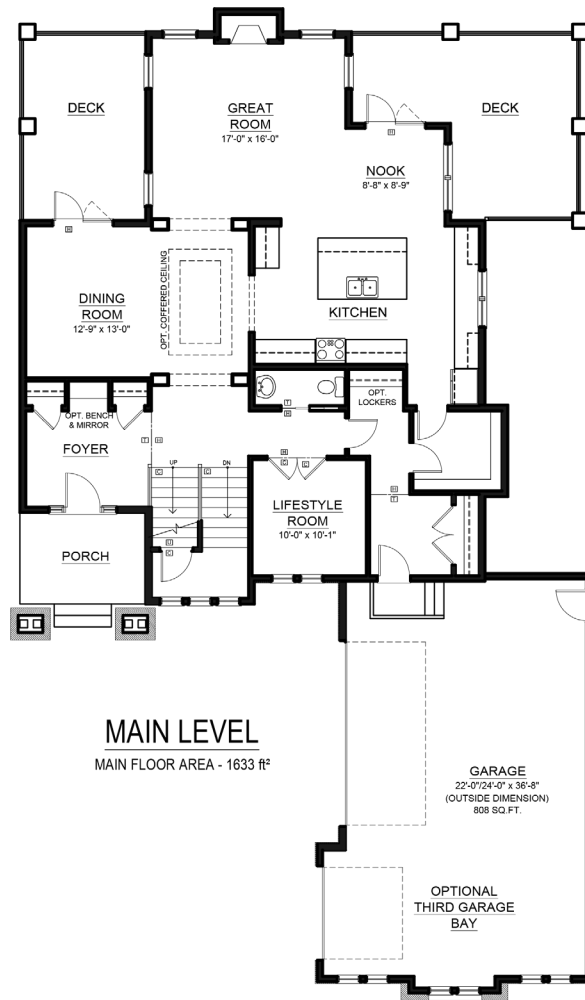

THE WELLINGTON

3860 *sqft*

THE WELLINGTON

3848 sqft 3 bedrooms, 2.5 baths

1888 SQFT
MAIN 

1972 SQFT
UPPER 