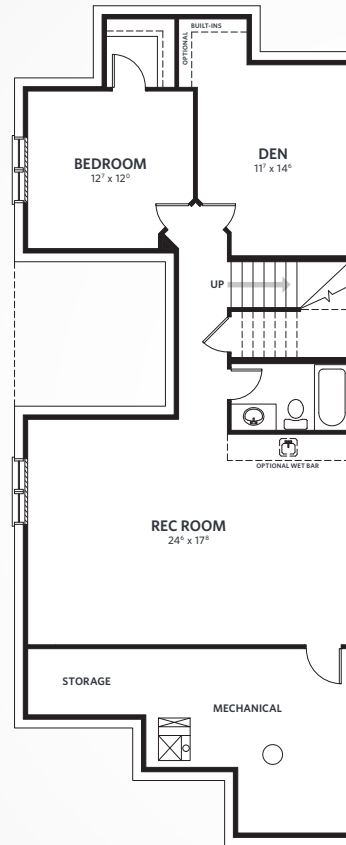

THE VILLA 26

🏠 26' | 🚗 2 | 🛏️ 2 | 🛁 2

1367 *sqft*

Lifestyle
HOMES

THE VILLA 26

1367 sqft |  26' |  2 |  2 |  2

Additional Notes

1367 SQFT
MAIN 

963 SQFT
Optional **LOWER 1 & 2** 

This brochure is for marketing purposes only and cannot be accepted as part of any contract. Floorplan and square footages are representative of a specific elevation. Lifestyle Homes may at its sole discretion modify or revise its promotional material without notice or obligation. All rights reserved, including the rights of reproduction in whole or in part, without the explicit authorization of Lifestyle Homes. Pricing is subject to change. **September 28, 2016**