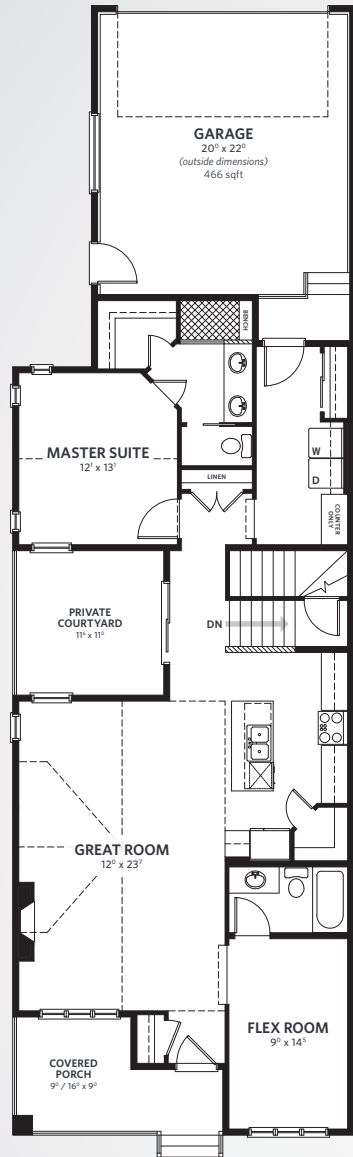

THE VILLA 26

🏠 26' | 🚗 2 | 🛏️ 2 | 🛁 2

1367 *sqft*

Lifestyle
HOMES

THE VILLA 26

1367 sqft |  26' |  2 |  2 |  2

Additional Notes

1367 SQFT
MAIN 

963 SQFT
Optional **LOWER 1 & 2** 

This brochure is for marketing purposes only and cannot be accepted as part of any contract. Floorplan and square footages are representative of a specific elevation. Lifestyle Homes may at its sole discretion modify or revise its promotional material without notice or obligation. All rights reserved, including the rights of reproduction in whole or in part, without the explicit authorization of Lifestyle Homes. Pricing is subject to change. **September 28, 2016**