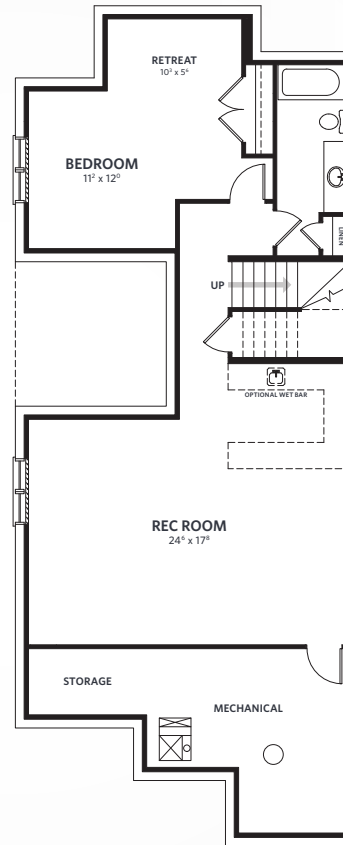

THE VILLA 26

🏠 26' | 🚗 2 | 🛏️ 2 | 🛁 2

1367 *sqft*

Lifestyle
HOMES

THE VILLA 26

1367 sqft |  26' |  2 |  2 |  2

Additional Notes

1367 SQFT
MAIN 

963 SQFT
Optional **LOWER 1 & 2** 

This brochure is for marketing purposes only and cannot be accepted as part of any contract. Floorplan and square footages are representative of a specific elevation. Lifestyle Homes may at its sole discretion modify or revise its promotional material without notice or obligation. All rights reserved, including the rights of reproduction in whole or in part, without the explicit authorization of Lifestyle Homes. Pricing is subject to change. **September 28, 2016**