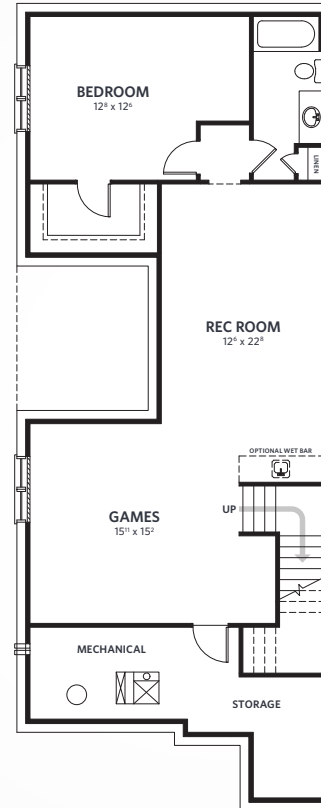

THE VILLA 24

🏠 24' | 🚗 2 | 🛏 1 | 🛁 1.5

1269 *sqft*

Lifestyle
HOMES

THE VILLA 24

1269 sqft |  24' |  2 |  1 |  1.5

Additional Notes

1269 SQFT
MAIN 

900 SQFT
Optional **LOWER** 

This brochure is for marketing purposes only and cannot be accepted as part of any contract. Floorplan and square footages are representative of a specific elevation. Lifestyle Homes may at its sole discretion modify or revise its promotional material without notice or obligation. All rights reserved, including the rights of reproduction in whole or in part, without the explicit authorization of Lifestyle Homes. Pricing is subject to change. September 28, 2016