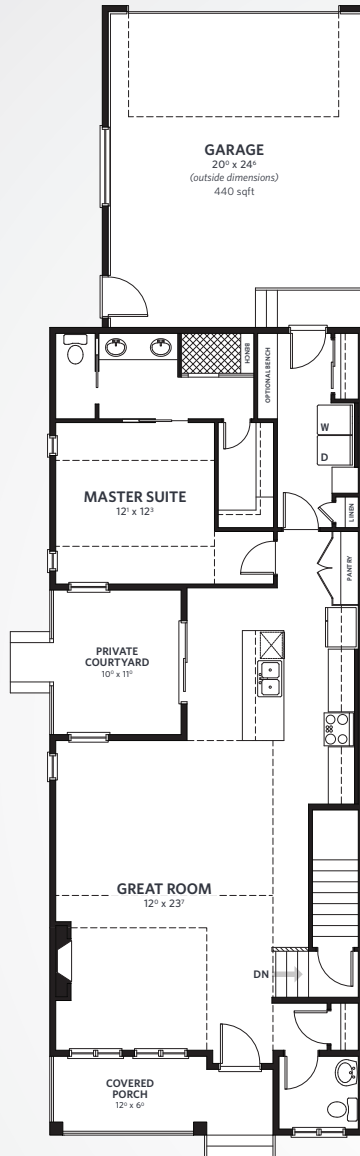

THE VILLA 24

🏠 24' | 🚗 2 | 🛏 1 | 🛁 1.5

1269 *sqft*

Lifestyle
HOMES

THE VILLA 24

1269 sqft |  24' |  2 |  1 |  1.5

Additional Notes

1269 SQFT
MAIN 

900 SQFT
Optional **LOWER** 

This brochure is for marketing purposes only and cannot be accepted as part of any contract. Floorplan and square footages are representative of a specific elevation. Lifestyle Homes may at its sole discretion modify or revise its promotional material without notice or obligation. All rights reserved, including the rights of reproduction in whole or in part, without the explicit authorization of Lifestyle Homes. Pricing is subject to change. September 28, 2016