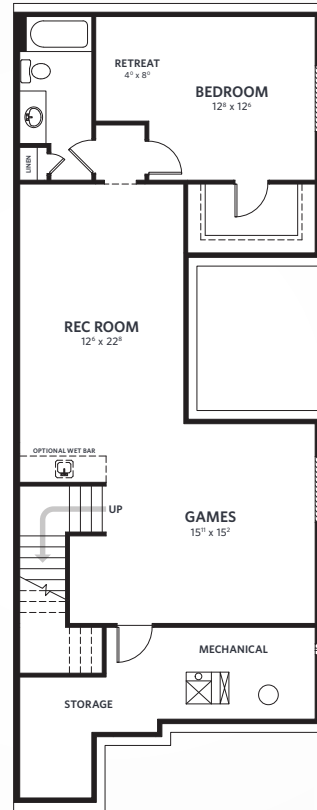

THE VILLA 24 LOFT

🏠 24' | 🚗 2 | 🛏 1 | 🛁 1.5

1636 *sqft*

Lifestyle
HOMES

THE VILLA 24 LOFT

1636 sqft | 🏠 24' | 🚗 2 | 🛏️ 1 | 🚿 1.5

Additional Notes

1269 SQFT
MAIN 🏠

367 SQFT
LOFT 🏠

900 SQFT
Optional **LOWER** 🏠

This brochure is for marketing purposes only and cannot be accepted as part of any contract. Floorplan and square footages are representative of a specific elevation. Lifestyle Homes may at its sole discretion modify or revise its promotional material without notice or obligation. All rights reserved, including the rights of reproduction in whole or in part, without the explicit authorization of Lifestyle Homes. Pricing is subject to change. **AUGUST 31, 2015**