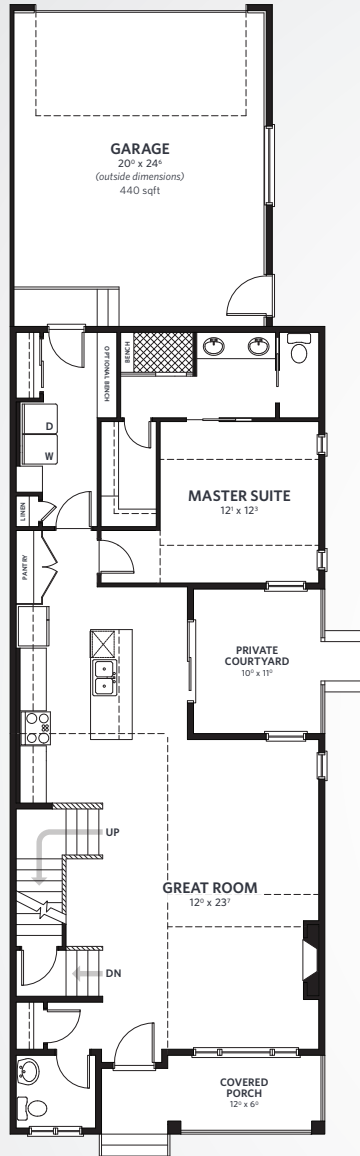

THE VILLA 24 LOFT

🏠 24' | 🚗 2 | 🛏 1 | 🛁 1.5

1636 *sqft*

Lifestyle
HOMES

THE VILLA 24 LOFT

1636 sqft | 🏠 24' | 🚗 2 | 🛏️ 1 | 🚿 1.5

Additional Notes

1269 SQFT
MAIN 🏠

367 SQFT
LOFT 🏠

900 SQFT
Optional **LOWER** 🏠

This brochure is for marketing purposes only and cannot be accepted as part of any contract. Floorplan and square footages are representative of a specific elevation. Lifestyle Homes may at its sole discretion modify or revise its promotional material without notice or obligation. All rights reserved, including the rights of reproduction in whole or in part, without the explicit authorization of Lifestyle Homes. Pricing is subject to change. **AUGUST 31, 2015**