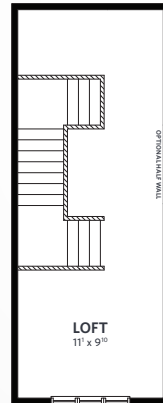

THE VILLA 24 LOFT

🏠 24' | 🚗 2 | 🛏 1 | 🛁 1.5

1636 *sqft*

Lifestyle
HOMES

THE VILLA 24 LOFT

1636 sqft | 🏠 24' | 🚗 2 | 🛏️ 1 | 🚿 1.5

Additional Notes

1269 SQFT
MAIN 🏠

367 SQFT
LOFT 🏠

900 SQFT
Optional **LOWER** 🏠

This brochure is for marketing purposes only and cannot be accepted as part of any contract. Floorplan and square footages are representative of a specific elevation. Lifestyle Homes may at its sole discretion modify or revise its promotional material without notice or obligation. All rights reserved, including the rights of reproduction in whole or in part, without the explicit authorization of Lifestyle Homes. Pricing is subject to change. **AUGUST 31, 2015**