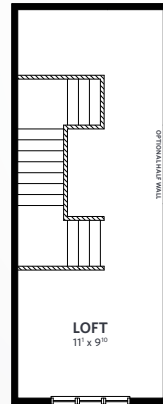

# THE VILLA 24 LOFT

🏠 24' | 🚗 2 | 🛏️ 1 | 🛁 1.5

1636 *sqft*

  
**Lifestyle**  
HOMES

# THE VILLA 24 LOFT

1636 sqft

24'

2

1

1.5

*Additional Notes*

1269 SQFT   
**MAIN**

367 SQFT   
**LOFT**

Optional 900 SQFT   
**LOWER**

This brochure is for marketing purposes only and cannot be accepted as part of any contract. Floorplan and square footages are representative of a specific elevation. Lifestyle Homes may at its sole discretion modify or revise its promotional material without notice or obligation. All rights reserved, including the rights of reproduction in whole or in part, without the explicit authorization of Lifestyle Homes. Pricing is subject to change. **AUGUST 31, 2015**