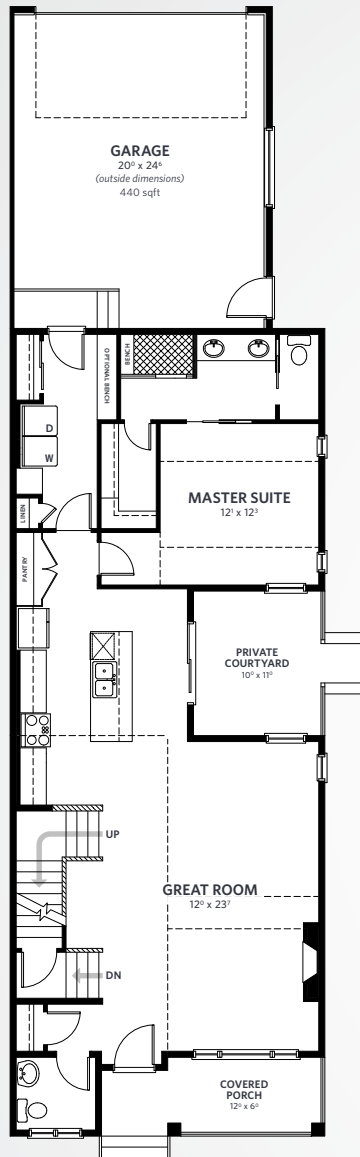

# THE VILLA 24 LOFT

🏠 24' | 🚗 2 | 🛏️ 1 | 🛁 1.5

1636 *sqft*

  
**Lifestyle**  
HOMES

# THE VILLA 24 LOFT

1636 sqft

24'

2

1

1.5

*Additional Notes*

1269 SQFT   
**MAIN**

367 SQFT   
**LOFT**

Optional 900 SQFT   
**LOWER**

This brochure is for marketing purposes only and cannot be accepted as part of any contract. Floorplan and square footages are representative of a specific elevation. Lifestyle Homes may at its sole discretion modify or revise its promotional material without notice or obligation. All rights reserved, including the rights of reproduction in whole or in part, without the explicit authorization of Lifestyle Homes. Pricing is subject to change. **AUGUST 31, 2015**