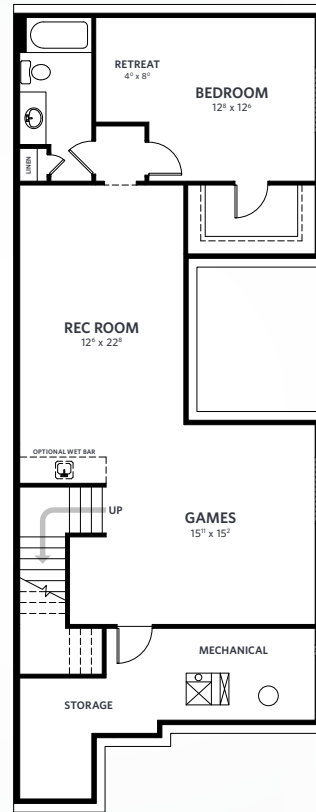

# THE VILLA 24 LOFT

🏠 24' | 🚗 2 | 🛏️ 1 | 🛁 1.5

1636 *sqft*

  
**Lifestyle**  
HOMES

# THE VILLA 24 LOFT

1636 sqft

24'

2

1

1.5

*Additional Notes*

1269 SQFT   
**MAIN**

367 SQFT   
**LOFT**

Optional 900 SQFT   
**LOWER**

This brochure is for marketing purposes only and cannot be accepted as part of any contract. Floorplan and square footages are representative of a specific elevation. Lifestyle Homes may at its sole discretion modify or revise its promotional material without notice or obligation. All rights reserved, including the rights of reproduction in whole or in part, without the explicit authorization of Lifestyle Homes. Pricing is subject to change. **AUGUST 31, 2015**